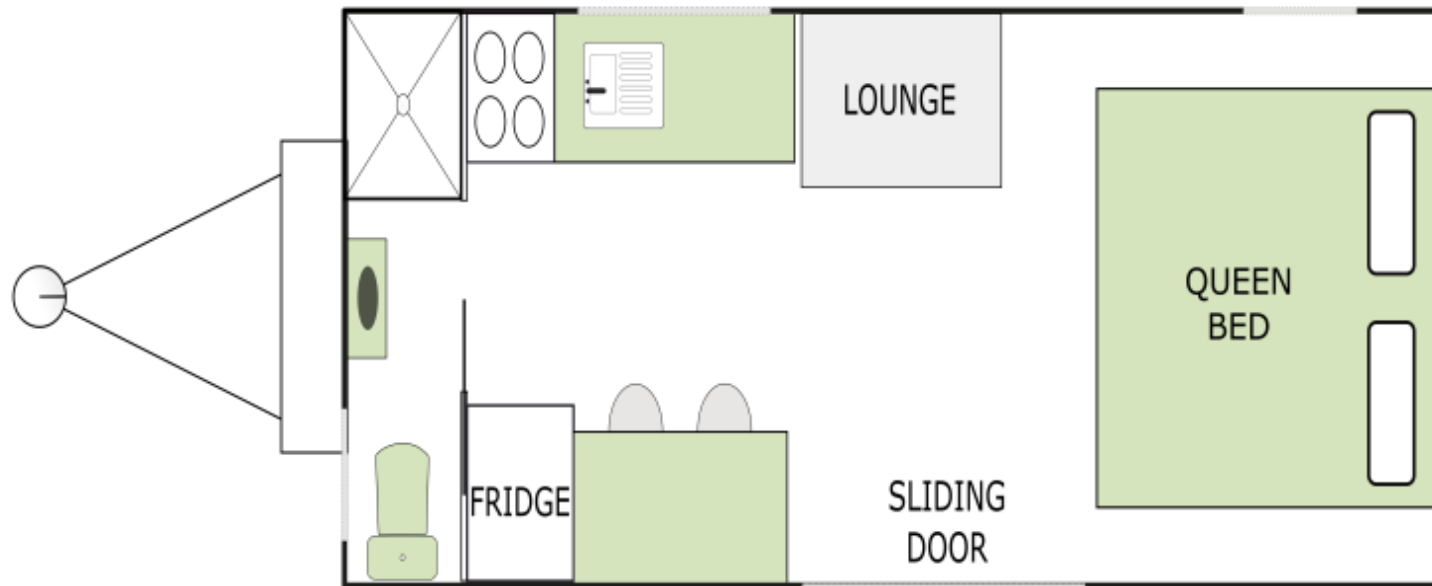

ELTHAM

FROM \$85,000

Standard Floorplan

Our standard inclusions

- 🏠 louvre windows
- 🏠 stairs to queen mezzanine
- 🏠 USB power points
- 🏠 entry level appliances included
- 🏠 insulation to R4
- 🏠 solar ready connections